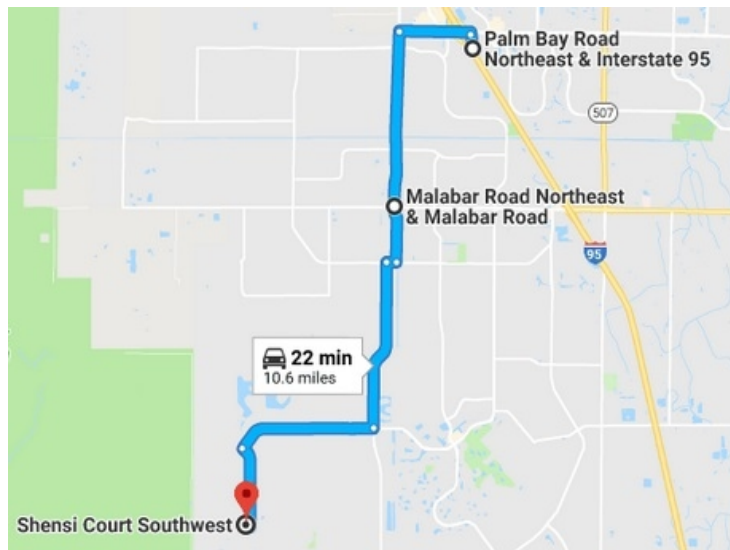

Directions to the SRA Primary (NEW) Launch Site

- From Palm Bay Rd NE & I-95
- Turn right onto Palm Bay Rd NE 1 mi
- Turn left onto Minton Rd 2.5 mi
- Turn right onto Jupiter Blvd SW 0.1 mi
- Turn left onto De Grootd Rd SW 2.5 mi
- Turn right onto J.A. Bombardier Blvd 2.0 mi
- Turn left onto Wingham Dr SW (no street signs from here on) 1.2 mi
- Turn right onto Rathwell St SW (for your GPS enter Shensi Court, Palm Bay, FL)
- Look for the clubs “UGLY?” trailer, Park along the side of the road(s).

- From I-95, Turn West onto Malabar Rd NE
- Continue straight on Malabar Rd SE 2.2 mi To Malabar Rd & Minton Rd
- Head south on Minton Rd toward Malabar Rd SE 0.8 mi
- Turn right onto Jupiter Blvd SW 0.1 mi
- Turn left onto De Grootd Rd SW 2.5 mi
- At the traffic light, Turn right onto J. A. Bombardier Blvd 2.0 mi
- Turn left onto Wingham Dr SW 1.2 mi
- Turn right onto Rathwell St SW

For your GPS enter “Shensi Court, Palm Bay, FL”

Look for the clubs “UGLY?” trailer, Park along the side of the road.

Directions to the Secondary (OLD) Rocket Launch Area

I-95 to Palm Bay Rd (exit 176) or to Malabar Rd (exit 173)

Go west on either road to Minton Rd

Go south (left) on Minton and go all the way to the end (Jupiter Rd)

Go west (right) on Jupiter to DeGroot (only a few hundred feet)

Go south on DeGroot to the first light (this road will be Bayside to the left and Bombardier to the right)