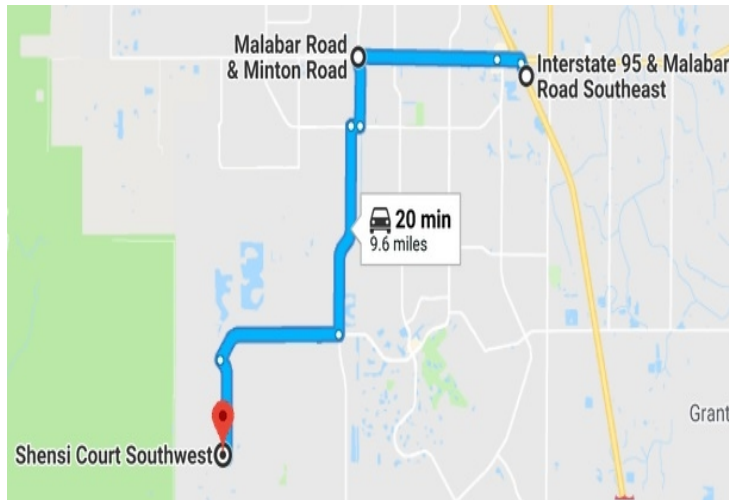

Directions to the SRA Primary (NEW) Launch Site

- From Palm Bay Rd NE & I-95
- Turn right onto Palm Bay Rd NE 1 mi
- Turn left onto Minton Rd 2.5 mi
- Turn right onto Jupiter Blvd SW 0.1 mi
- Turn left onto De Grootd Rd SW 2.5 mi
- Turn right onto J.A. Bombardier Blvd 2.0 mi
- Turn left onto Wingham Dr SW (no street signs from here on) 1.2 mi
- Turn right onto Rathwell St SW (for your GPS enter Shensi Court, Palm Bay, FL)
- Look for the clubs “UGLY?” trailer, Park along the side of the road(s).

- From I-95, Turn West onto Malabar Rd NE
- Continue straight on Malabar Rd SE 2.2 mi To Malabar Rd & Minton Rd
- Head south on Minton Rd toward Malabar Rd SE 0.8 mi
- Turn right onto Jupiter Blvd SW 0.1 mi
- Turn left onto De Grootd Rd SW 2.5 mi
- At the traffic light, Turn right onto J. A. Bombardier Blvd 2.0 mi
- Turn left onto Wingham Dr SW 1.2 mi
- Turn right onto Rathwell St SW

For your GPS enter “Shensi Court, Palm Bay, FL”

Look for the clubs “UGLY?” trailer, Park along the side of the road.

Directions to the Secondary (OLD) Rocket Launch Area

I-95 to Palm Bay Rd (exit 176) or to Malabar Rd (exit 173)

Go west on either road to Minton Rd

Go south (left) on Minton and go all the way to the end (Jupiter Rd)

Go west (right) on Jupiter to DeGroot (only a few hundred feet)

Go south on DeGroot to the first light (this road will be Bayside to the left and Bombardier to the right)